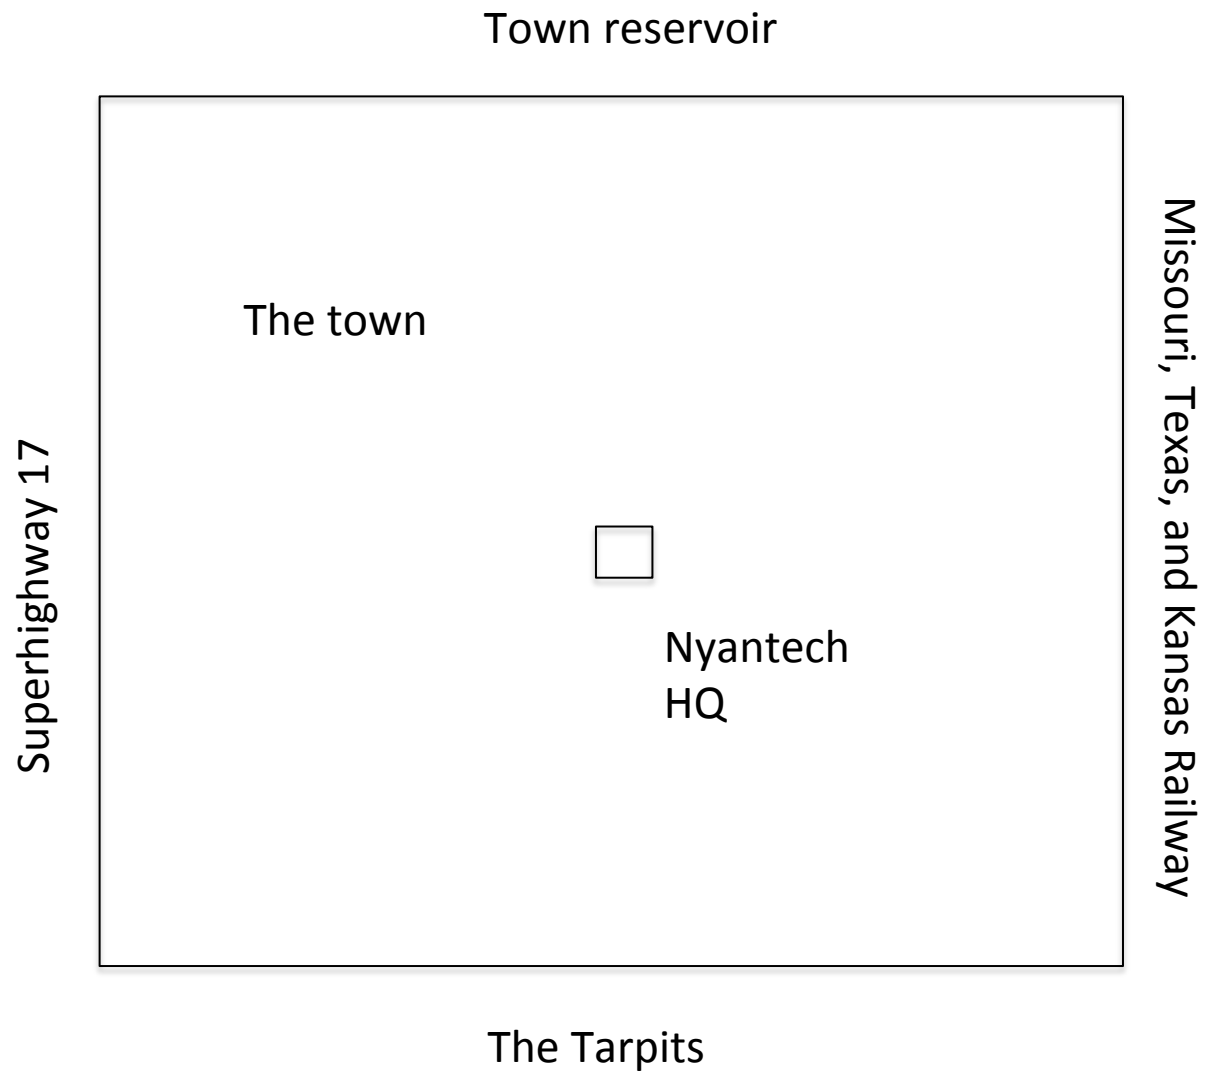

# Contents

- Town Center and Borders
- Sites in Town
- Nyantech Lobby Layout
- Nyantech Upper Floor Layout
- Nyantech Building Layout
- Sites in Pogoland

# Town Reservoir

Superhighway 17

Dung Beetle	Pillory	Jail	Johnson's Rock	General Nelson	Church	Crystal Skull
Cyclorama	Flag Pole	Court House	City Park	Yummi Tummi	Chicken	Telescope Nymph
Orb	Service Dog	Spit n' Solder	Hook & Ladder	Zarf Gardens	Welbourne Travel	Dog Exercise
Bottle Cap Wall	Krusty Kronuts	Prissy Sausages	Nyantech Tower	Clock	Floyd Bench	Train Station
Poison Ivy	Margots Pantry	Cranberry Bog	Town Hall	Friendship Altar	Perilous Passage	Eagle's Sojourn
Vuvuzelas	Biological containment	Parking Lot	Ashwell-Lott Estate	Fire is Friend	1893	Flan Emporium
Unearthly Geometry	Marker 0.7	Gnome	Found Art	Rottweiler Art	Hank's Tavern	Gazebo

Nyantech Tower  
Restaurant/Deck Level

# Lava Fields

Quicksand

Palace	Mountain	Monastery	School House	Lighthouse
Desert	Blacksmith	Farm	Forest	Beach
Canyon	Stadium	Dark Alley	Post-Office	Wharf
Pogoland Terminal	Valley	Baseball Diamond	Hospital	Aquarium
Cemetery	Service Station	Dojo	Botanical Garden	Motel